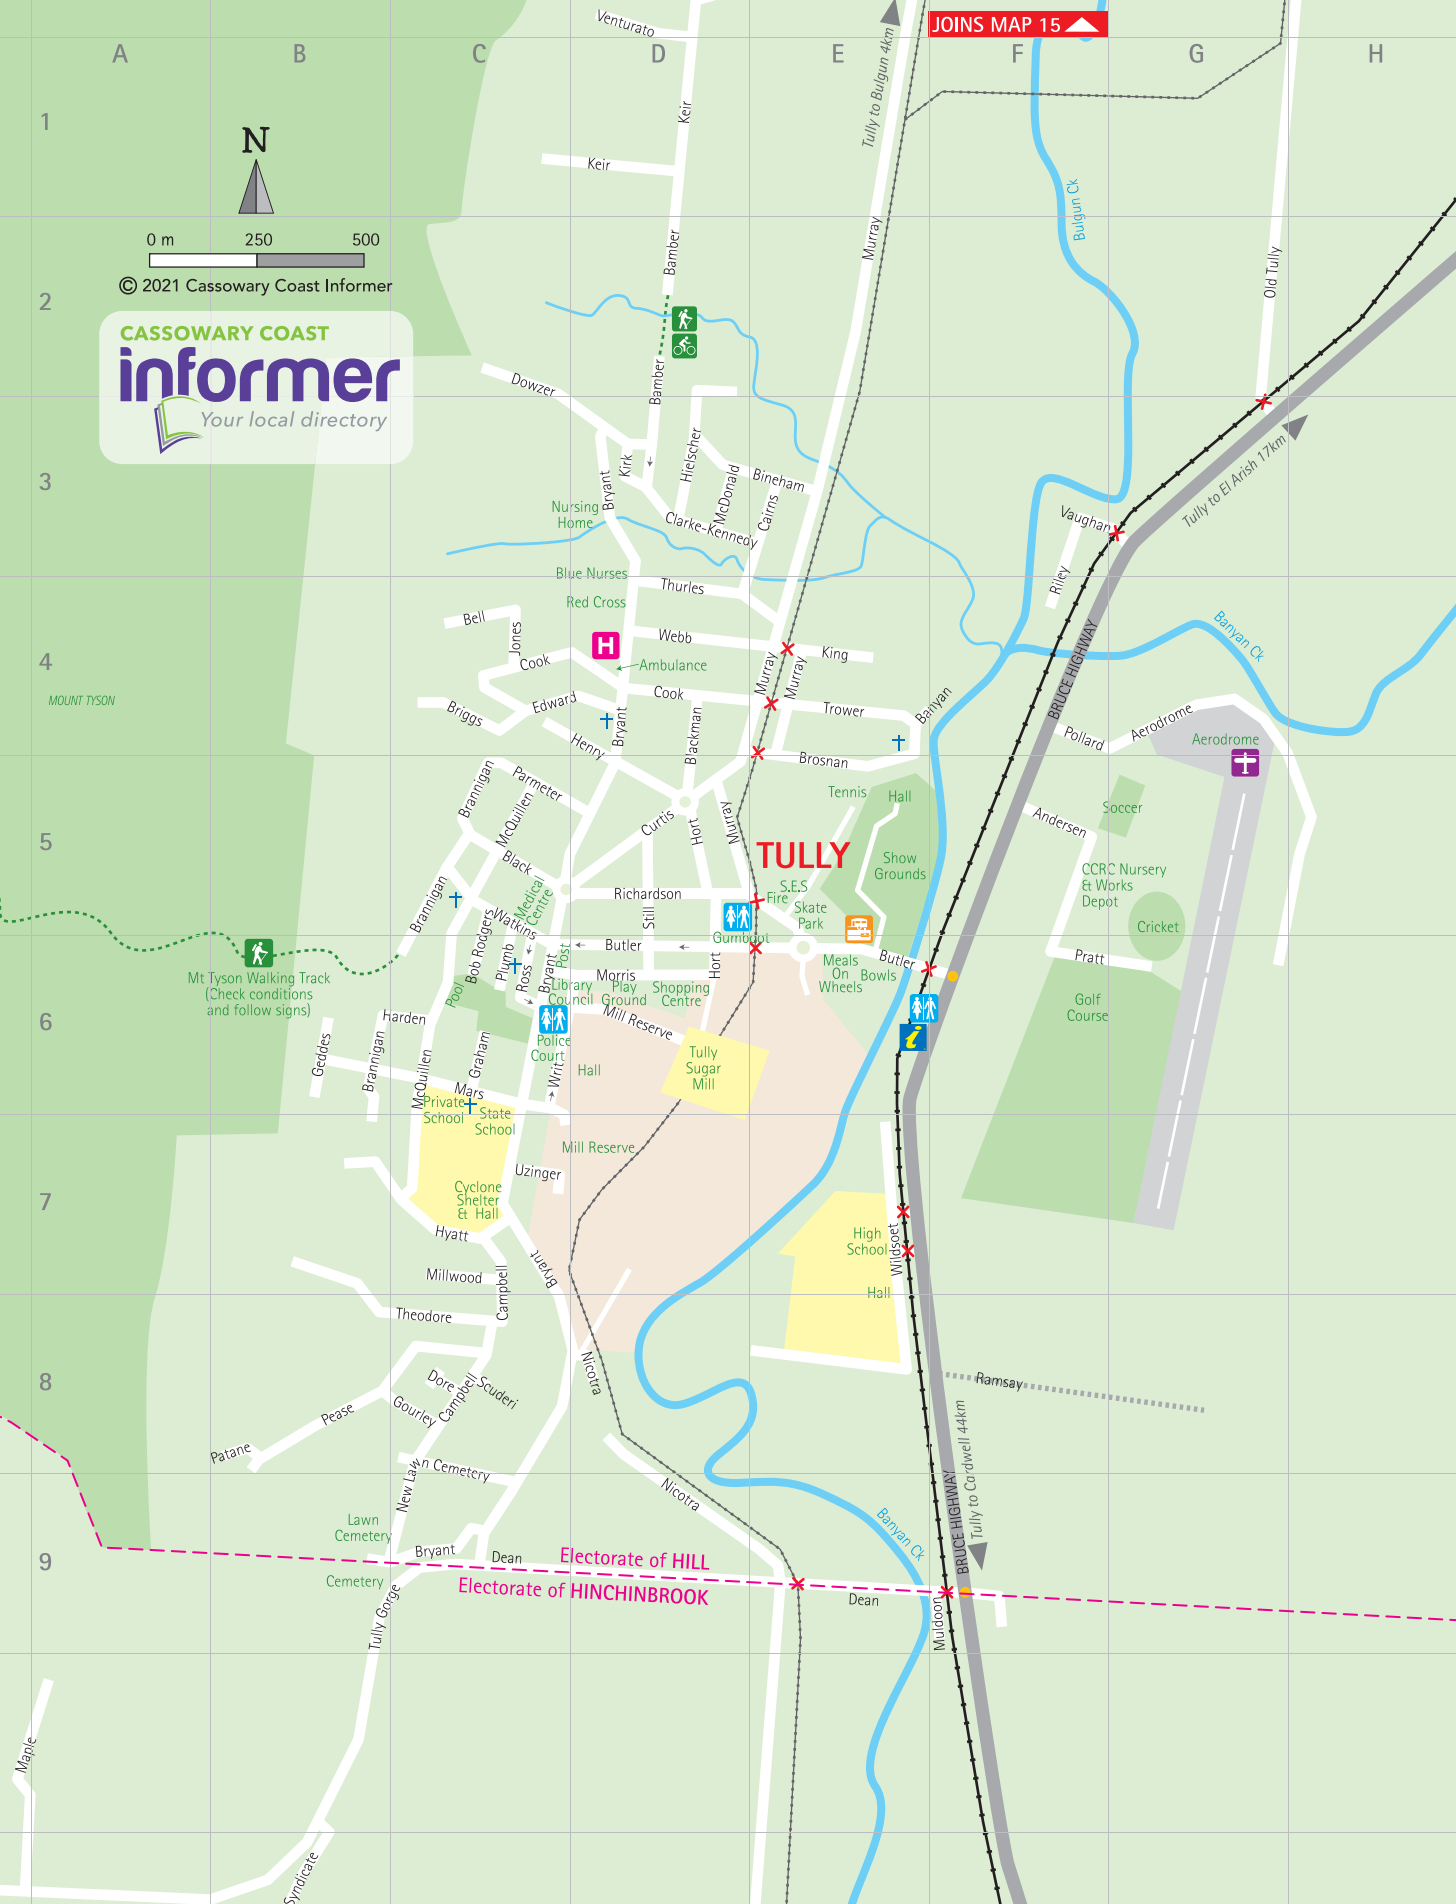

© 2021 Cassowary Coast Informer

**CASSOWARY COAST**  
**informer**  
Your local directory

0 m 250 500

© 2021 Cassowary Coast Informer

**CASSOWARY COAST**  
**informer**  
Your local directory

**TULLY**

Electorate of HILL  
Electorate of HINCHINBROOK

Mt Tyson Walking Track  
(Check conditions and follow signs)

JOINS MAP 15

Aerodrome

TULLY

SEES  
Fire

Skate Park

Meals On Wheels

Butler